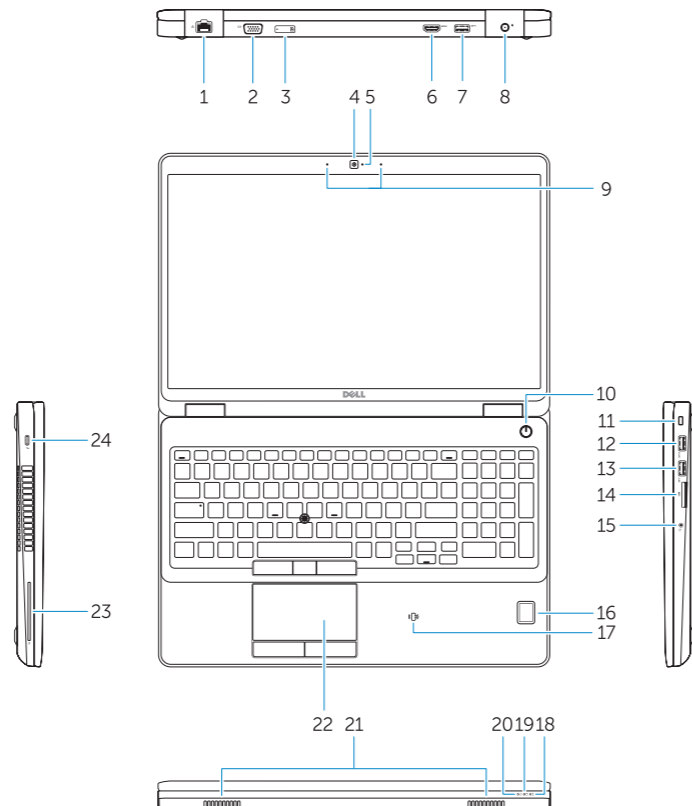

Latitude 15-E5570

Features

Fitur | Funciones | Tính năng | الميزات

1. Network connector
2. VGA connector
3. SIM-card slot (optional)
4. Camera
5. Camera-status light
6. HDMI connector
7. USB 3.0 connector
8. Power connector
9. Dual Array microphones
10. Power button
11. Security-cable slot
12. USB 3.0 connector with PowerShare
13. USB 3.0 connector
14. SD memory-card reader
15. Headset connector
16. Fingerprint reader (optional)
17. Contactless smart card reader (optional)
18. Battery-status light
19. Hard-drive activity light
20. Power-status light
21. Speakers
22. Touchpad
23. Smart-Card Reader (optional)
24. Thunderbolt 3 connector (optional)
25. Dock connector
26. Service-tag label